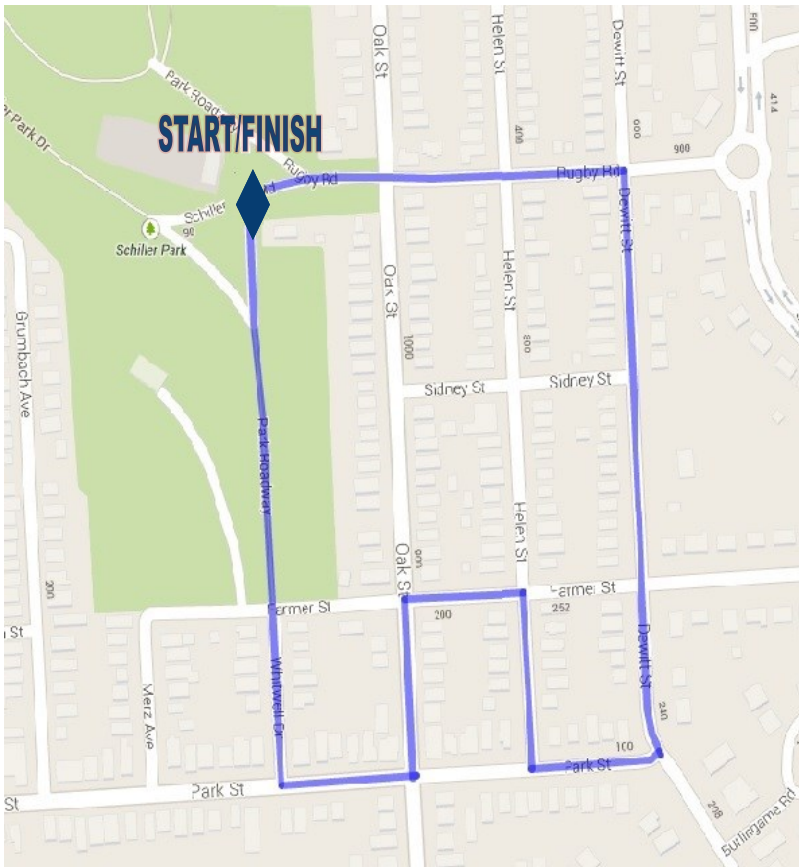

Schiller Park Route

1. Begin on Schiller Park Rd near the pool parking lot.
2. Head west on Schiller Park Rd toward Rugby road.
3. Continue west on Rugby Road toward Dewitt St. and exit the park.
4. Turn right to head south on Dewitt Street.
5. Turn right on Park Street.
6. Turn right on Helen St.
7. Turn left on Farmer Street
8. Turn left on Oak Street
9. Turn right on Park Street.
10. Turn right on Whitwell Drive.
11. Enter Schiller Park and continue straight on Park Roadway.
12. Arrive at Schiller Park Road.

KEEP UP THE GOOD WALK