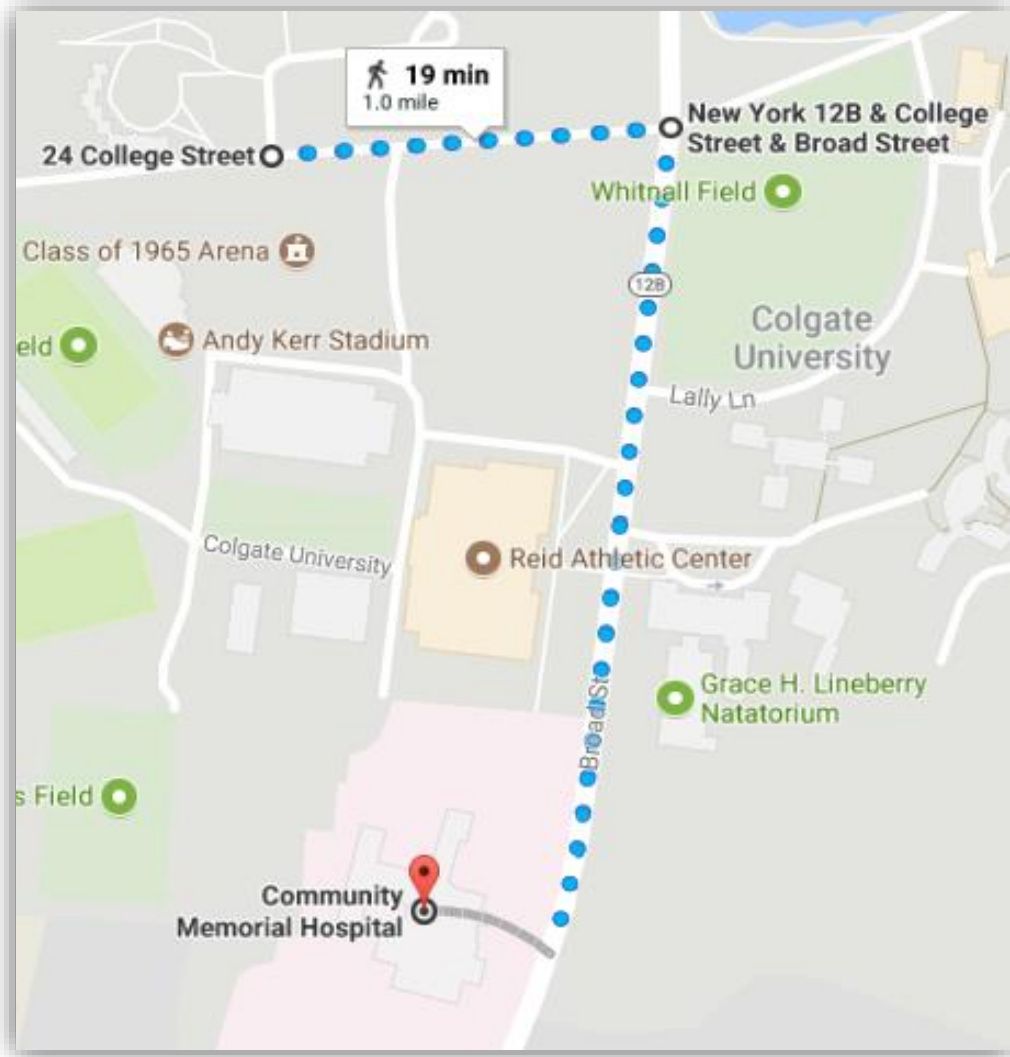

## Community Memorial Hospital Monday Mile

1. Head north on Broad Street
2. Turn right on College Street
3. Once you reach the Class of 1965 Arena, turn around
4. Turn right onto Broad Street
5. Head South until you reach the hospital

View route on Google Maps: <https://goo.gl/maps/sW9bSFYD6ao>