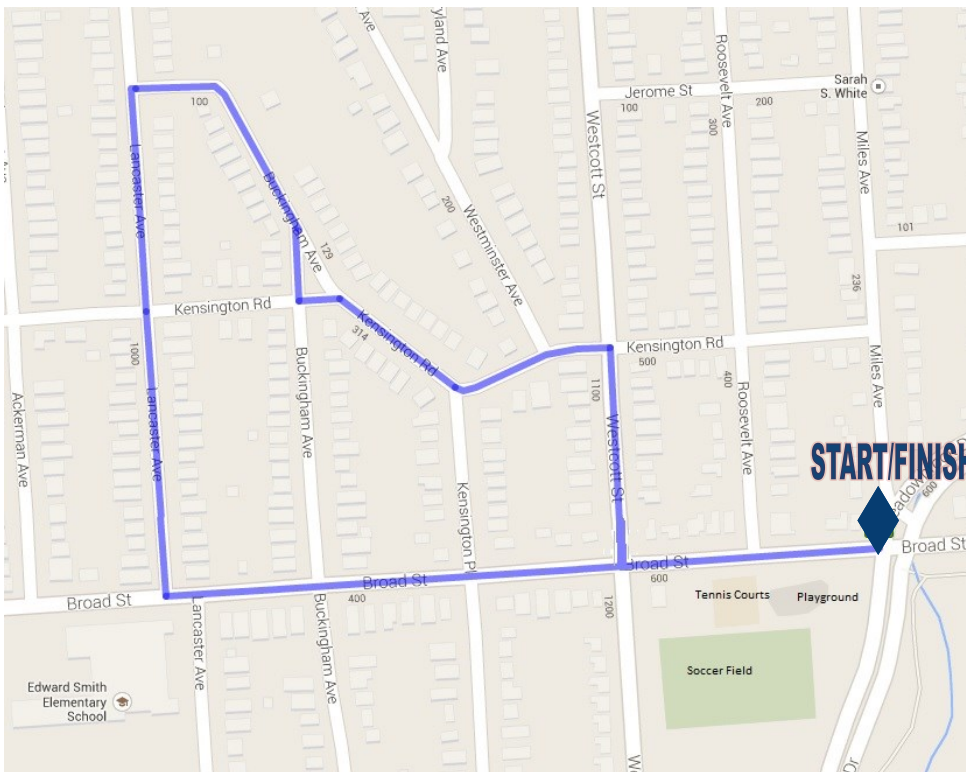

Barry Park Route

1. Begin near the intersection of Meadowbrook Drive and Broad St (near the parking lot).
2. Head west on Broad St past the soccer field and tennis courts
3. Turn right on Lancaster Ave.
4. Turn right on Buckingham Ave.
5. Curve right to stay on Buckingham Ave.
6. Turn left to Kensington Rd.
7. Curve left to stay on Kensington Road.
8. Turn right on Westcott St.
9. Finish near the intersection of Westcott St. and Broad St.